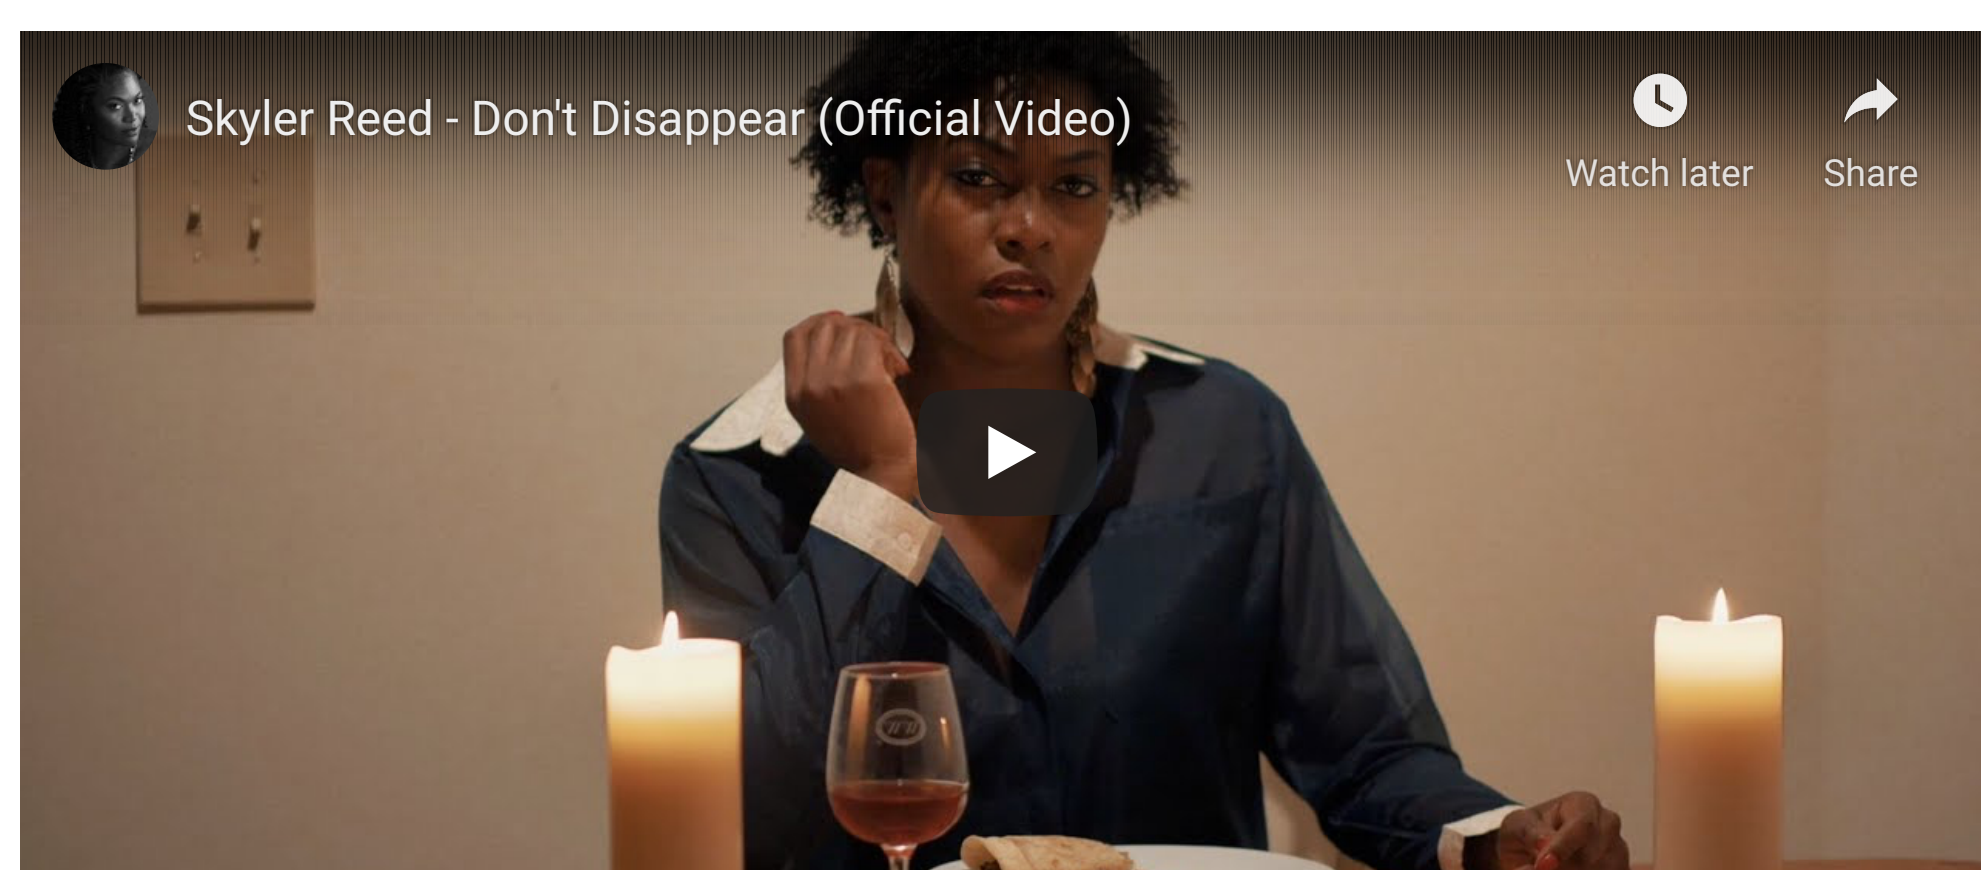

Now releasing a music video for her soulful single, "Don't Disappear," Skyler Reed submerges herself into the depths of relationship confusion through saddening yet sadly relatable scenes. Shot by Sebastian Francis of So Soul Productions, Skyler Reed's music video conveys vast heart and emotion that keeps us entirely engaged with each sorrowful scene.

Taking a look at Skyler Reed's music video for "Don't Disappear," she opens the video with a scene of her sitting over a candle-lit dinner only to get a phone call from her partner who's held back at work. As she begins sinking herself into a train of thought, Skyler Reed leads herself to the bathroom and sits upon the tub while singing of wishing for her lover to come home.

As the clock ticks by, Skyler Reed finds herself falling asleep on the couch while awaiting a phone call or entrance from her partner. As time goes by, we see an emotionally distraught Skyler Reed shut her curtains and eat her half of the meal made for two.

Sink into the soulful stylings of Skyler Reed with her latest emotion-evoking music video for her single "Don't Disappear," now available to view on YouTube.